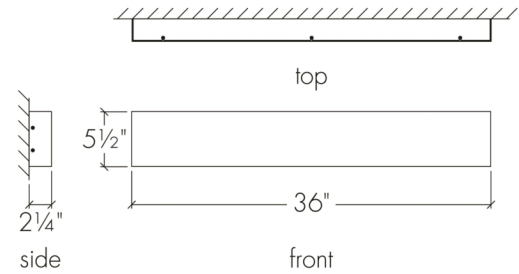

Strata 18392-36

project name:	
project location:	
specifier name:	
specifier location:	
quantity:	
fixture type:	

modifications:

Base Specs

5.5"h x 36"w x 2.25"d
Opal Acrylic Bottom Diffuser

Notes

Dual Circuit — field option for uplight on, downlight on, or both on. Inquire.

Multiple Sizes Available

18392-24 | 5.5"h x 24"w x 2.25"d
18392-36 | 5.5"h x 36"w x 2.25"d
18392-48 | 5.5"h x 48"w x 2.25"d

Strata 18392-36

standard finish:

BA - Bronze Age
BK - Black
BP - Black Pearl
CB - Cast Bronze
CH - Chestnut
CR - Chrome
DI - Dark Iron
EB - Empire Bronze
MB - Medieval Bronze
NB - New Brass
SB - Smokey Brass
SP - Satin Pewter
SS - Smoked Silver