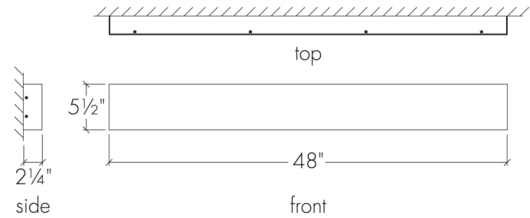

modifications:

Base Specs

5.5"h x 48"w x 2.25"d
Opal Acrylic Bottom Diffuser

Notes

Dual Circuit — field option for uplight on, downlight on, or both on. Inquire.

Multiple Sizes Available

- 18392-24 | 5.5"h x 24"w x 2.25"d
- 18392-36 | 5.5"h x 36"w x 2.25"d
- 18392-48 | 5.5"h x 48"w x 2.25"d