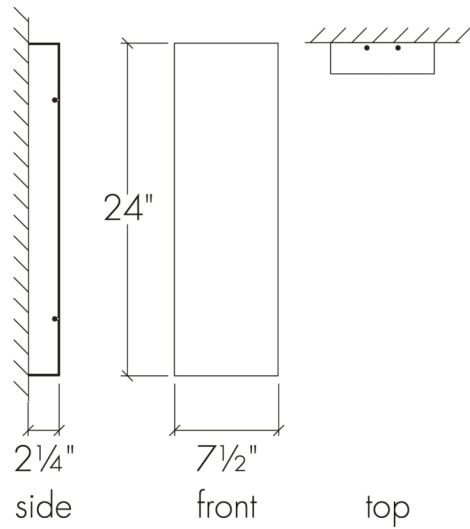

Base Specs

24"h x 7.5"w x 2.25"d

Notes

Marine grade primer available — **±\$ Inquire.**

Multiple Sizes Available

18393-14 | 14"h x 7.5"w x 2.25"d

18393-24 | 24"h x 7.5"w x 2.25"d

Strata 18393-24

14: 33.6w Integrated LED, 4724 Initial Lumens, 3000K, 90 CRI, 120V, Standard Phase Dimming, UL/cUL Dry/Damp

standard diffuser:

OA - Opal Acrylic