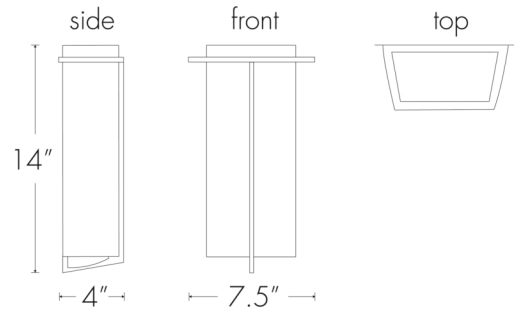

modifications:

Base Specs

14"h x 7.5"w x 4"d

Synergy 0485

standard finish:

BA - Bronze Age
BK - Black
BP - Black Pearl
CB - Cast Bronze
CH - Chestnut
CR - Chrome
DI - Dark Iron
EB - Empire Bronze
MB - Medieval Bronze
NB - New Brass
SB - Smokey Brass
SP - Satin Pewter
SS - Smoked Silver