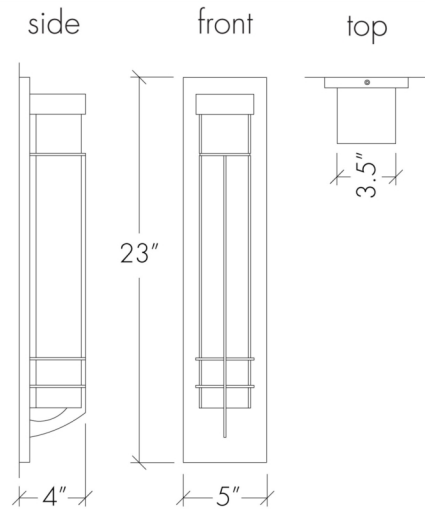

Synergy 22499

project name:

project location:

specifier name:

specifier location:

quantity:

fixture type:

modifications:

Base Specs
23"h x 5"w x 4"d

Notes
Marine grade primer available — **±\$ Inquire.**

Synergy 22499

standard finish:

BA - Bronze Age
BK - Black
BP - Black Pearl
CB - Cast Bronze
CH - Chestnut
CR - Chrome
DI - Dark Iron
EB - Empire Bronze
MB - Medieval Bronze
NB - New Brass
SB - Smokey Brass
SP - Satin Pewter
SS - Smoked Silver

14: 8.4w Integrated LED, 1181 Initial Lumens, 3000K, 90 CRI, 120V, Standard Phase Dimming, UL/cUL Dry/Damp

standard diffuser:

OA - Opal Acrylic

premium diffuser:

CO - Caramel Onyx
FA - Faux Alabaster
TS - Tea Stained
WS - White Swirl