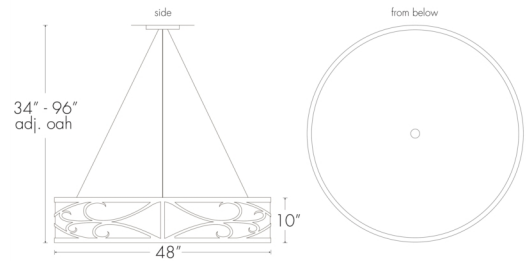

Base Specs

48"dia x 10"h x 34-96"OAH
 Opal Acrylic Bottom Diffuser
 Cable Hung

Multiple Sizes Available

- 13224-24 | 24"dia x 7"h x 22- 96"adj OAH
- 13224-30 | 30"dia x 8"h x 23-96"adj OAH
- 13224-48 | 48"dia x 10"h x 34-96"adj OAH