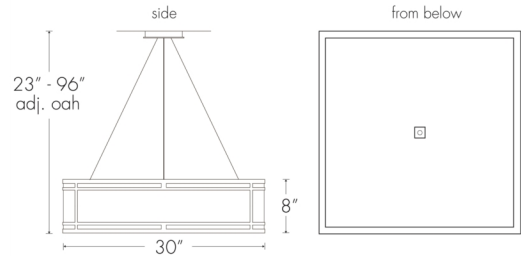

Tambour 13227-30

project name:

project location:

specifier name:

specifier location:

quantity:

fixture type:

modifications:

Base Specs

8"h x 30"w x 23-96"OAH
 Opal Acrylic Bottom Diffuser
 Cable Hung

Multiple Sizes Available

- 13227-24 | 7"h x 24"w x 22-96"adj OAH
- 13227-30 | 8"h x 30"w x 23-96"adj OAH
- 13227-48 | 10"h x 48"w x 34-96"adj OAH