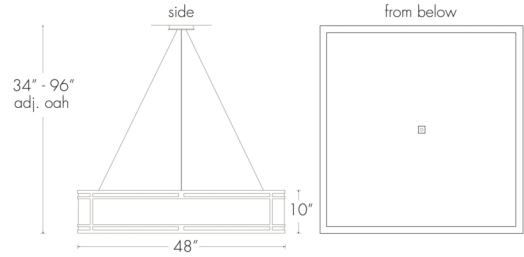

Base Specs

10"h x 48"w x 34-96"OAH
 Opal Acrylic Bottom Diffuser
 Cable Hung

Multiple Sizes Available

- 13227-24 | 7"h x 24"w x 22-96"adj OAH
- 13227-30 | 8"h x 30"w x 23-96"adj OAH
- 13227-48 | 10"h x 48"w x 34-96"adj OAH