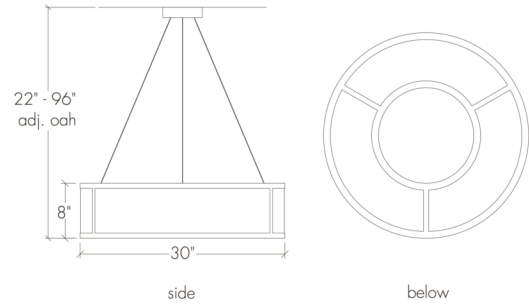

Tambour 17379-30

project name:

project location:

specifier name:

specifier location:

quantity:

fixture type:

modifications:

Base Specs

30"dia x 8"h x 22-96"OAH
 Opal Acrylic Bottom Diffuser
 Cable Hung

Multiple Sizes Available

- 17379-24 | 24"dia x 7"h x 22-96"adj OAH
- 17379-30 | 30"dia x 8"h x 22-96"adj OAH
- 17379-48 | 48"dia x 10"h x 22-96"adj OAH