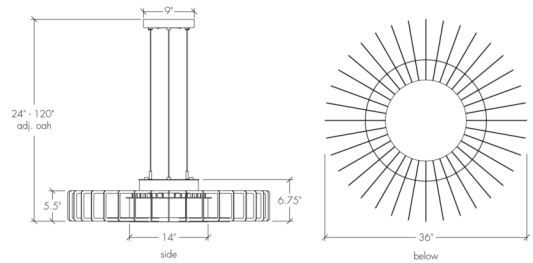

Vasi 21473-36

project name:	
project location:	
specifier name:	
specifier location:	
quantity:	
fixture type:	

modifications:

Base Specs

36" dia x 6.75"h x 24" - 120" adj OAH
Cable Hung

Multiple Sizes Available

21473-36 | 36" dia x 6.75" h x 24" - 120" adj OAH
22473-60 | 60" dia x 10.25" h x 24" - 120" adj OAH

Vasi 21473-36

standard finish:

- BA - Bronze Age
- BK - Black
- BP - Black Pearl
- CB - Cast Bronze
- CH - Chestnut
- DI - Dark Iron
- EB - Empire Bronze
- MB - Medieval Bronze
- NB - New Brass
- SB - Smokey Brass
- SP - Satin Pewter
- SS - Smoked Silver