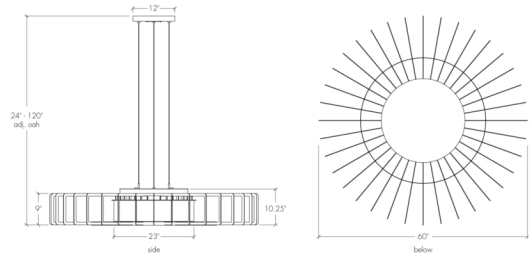

Vasi 21473-60

project name:	
project location:	
specifier name:	
specifier location:	
quantity:	
fixture type:	

modifications:

Base Specs

60" dia x 10.25"h x 24" - 120" adj OAH
Cable Hung

Multiple Sizes Available

21473-36 | 36" dia x 6.75"h x 24" - 120" adj OAH
22473-60 | 60" dia x 10.25"h x 24" - 120" adj OAH

Vasi 21473-60

standard finish:

- BA - Bronze Age
- BK - Black
- BP - Black Pearl
- CB - Cast Bronze
- CH - Chestnut
- DI - Dark Iron
- EB - Empire Bronze
- MB - Medieval Bronze
- NB - New Brass
- SB - Smokey Brass
- SP - Satin Pewter
- SS - Smoked Silver