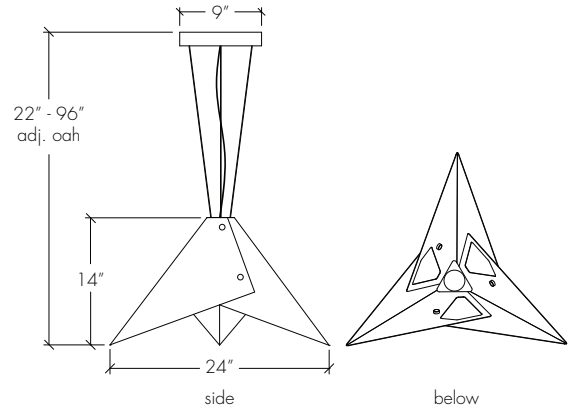

### Base Specs

14" h x 24" l x 24" w x 22" - 96" adj OAH  
 Cable Hung

### Multiple Sizes Available

21468-24 | 14" h x 24" l x 24" w x 22" - 96" adj OAH

21468-36 | 21" h x 36" l x 36" w x 32" - 96" adj OAH

*Find full specifications and options on individual spec sheets.*