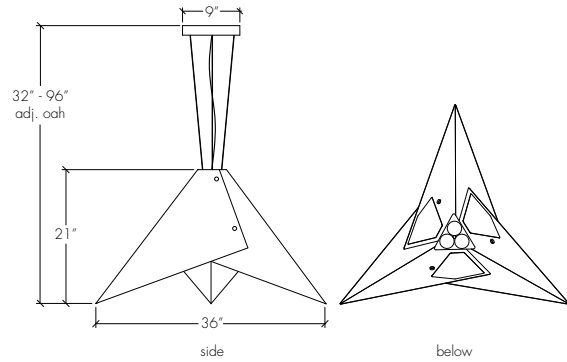

### Base Specs

21" h x 36" l x 36" w x 32" - 96" adj OAH  
 Cable Hung

### Multiple Sizes Available

21468-24 | 14" h x 24" l x 24" w x 22" - 96" adj OAH

21468-36 | 21" h x 36" l x 36" w x 32" - 96" adj OAH

*Find full specifications and options on individual spec sheets.*