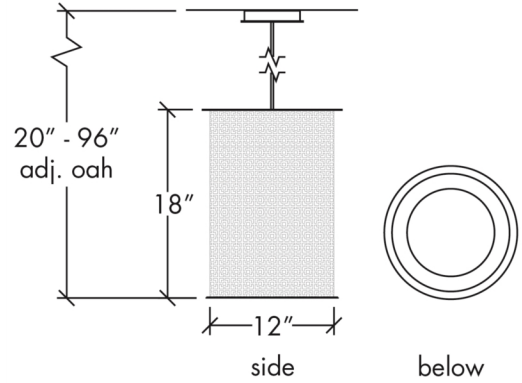

Clarus 14302

project name:	
project location:	
specifier name:	
specifier location:	
quantity:	
fixture type:	

modifications:

Base Specs

12"dia x 18"h x 20-96"OAH

Cable Hung

Clarus 14302

pattern:

A1 - Angles CL - Cloverleaf RD - Round SQ - Squares

standard finish:

- BA - Bronze Age
- BK - Black
- BP - Black Pearl
- CB - Cast Bronze
- CH - Chestnut
- CR - Chrome
- DI - Dark Iron
- EB - Empire Bronze
- MB - Medieval Bronze
- NB - New Brass
- SB - Smokey Brass
- SP - Satin Pewter
- SS - Smoked Silver