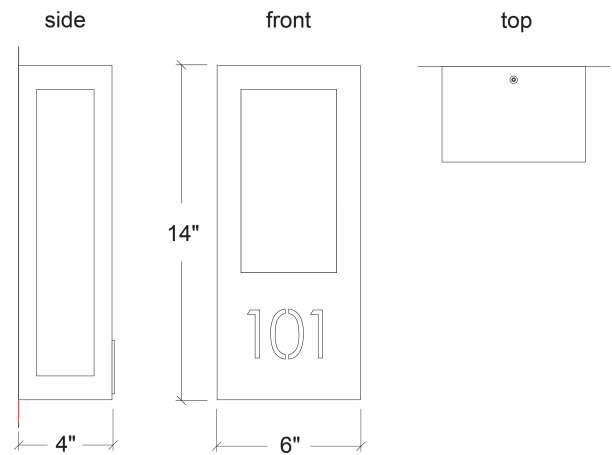

Icon 23521

project name:

project location:

specifier name:

specifier location:

quantity:

fixture type:

modifications:

Base Specs

14"h x 6"w x 4"d
Opal Acrylic Diffuser
Up to 4 custom characters included

Notes

Available w/ braille and raised number placard — **±$ Inquire**
Custom logos available — **±$ Inquire**
Marine grade primer available — **±$ Inquire.**

* example of optional braille and raised character placard. (location, size, and specifics TBD)