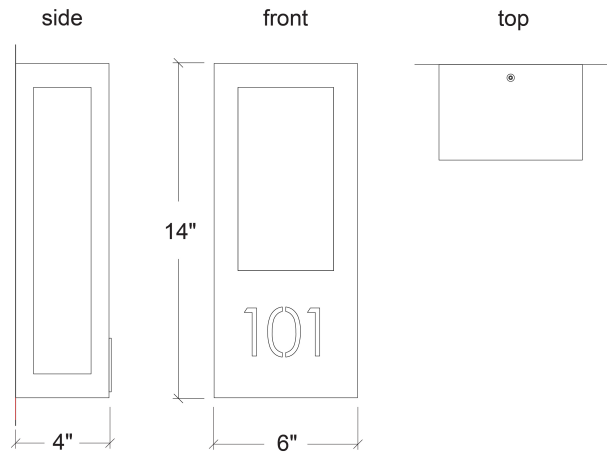

**Base Specs** 14"h x 6"w x 4"d  
Up to 4 custom characters

---

**Notes**  
Available with braille and raised number  
placard — **±\$ Inquire**  
Marine grade primer available — **±\$ Inquire.**

---

## Icon 23521

standard finish:

- BA - Bronze Age
- BK - Black
- CB - Cast Bronze
- DI - Dark Iron
- NB - New Brass
- SP - Satin Pewter

lamping:

**02:** 8.4w Integrated LED, 1181 Initial Lumens, 3000K, 90 CRI, 120V, Standard Phase Dimming (120V), or 120-277V, 0-10V Dimming (277V), UL/cUL Wet (120V Or 277V Must Be Specified)