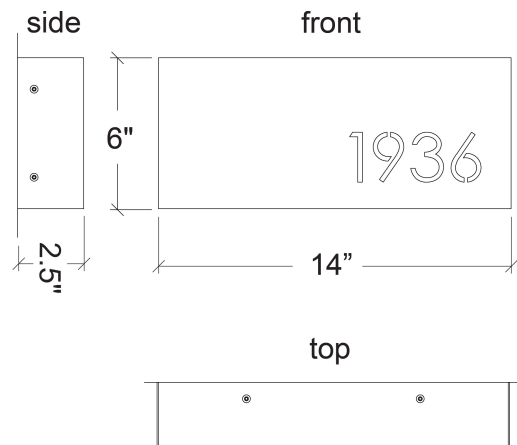

Icon 23522

project name:

project location:

specifier name:

specifier location:

quantity:

fixture type:

modifications:

Base Specs

6"h x 14"w x 2.5"d
 Opal Acrylic Diffuser
 Up to 4 custom characters included

Notes

Available with braille and raised number placard — **±\$ Inquire**
 Custom logos available— **±\$ Inquire**

* example of optional braille and raised character placard. (location, size, and specifics TBD)

Icon 23522

standard finish:

BA - Bronze Age
BK - Black
CB - Cast Bronze
DI - Dark Iron
NB - New Brass
SP - Satin Pewter

lampping:

04: 14w Integrated LED, 2198 Initial Lumens, 3000K, 90 CRI, 120V-277V, 0-10V Dimming, UL/cUL Dry/Damp

14: 8.4w Integrated LED, 1181 Initial Lumens, 3000K, 90 CRI, 120V, Standard Phase Dimming, UL/cUL Dry/Damp

standard diffuser:

OA - Opal Acrylic