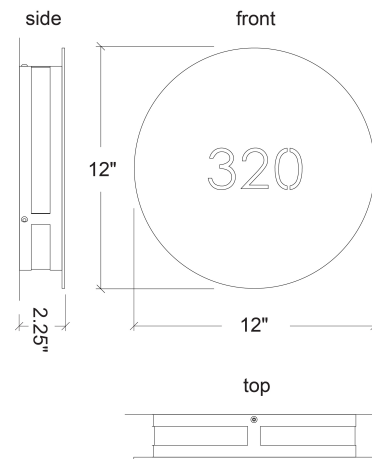

Icon 23523

project name:

project location:

specifier name:

specifier location:

quantity:

fixture type:

modifications:

Base Specs

12"dia. x 2.25"d.

Opal Acrylic Diffuser

Up to 4 custom characters included

Notes

Available with braille and raised number placard — **±$ Inquire**

Custom logos available — **±$ Inquire**

Marine grade primer available — **±$ Inquire.**

* example of optional braille and raised character placard. (location, size, and specifics TBD)