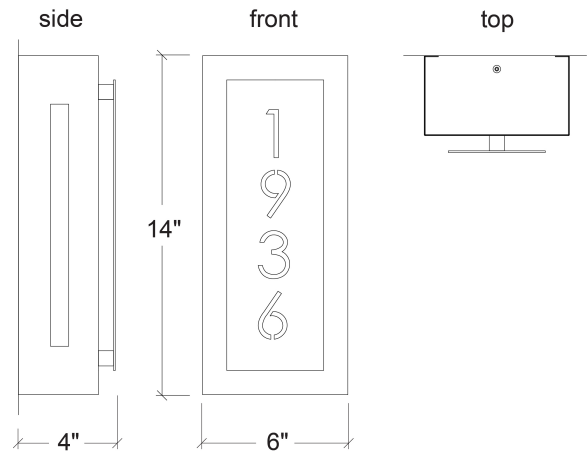

Base Specs

14"h x 6"w x 4"d

Opal Acrylic diffuser

Up to 4 custom characters included

Notes

Marine grade primer available — **±\$ Inquire.**

Custom logos available — **±\$ Inquire.**

Multiple Sizes Available

23524-14 | 14"h x 6"w x 4"d

23524-24 | 24"h x 6"w x 4"d

Icon 23524-14

standard finish:

BA - Bronze Age
BK - Black
CB - Cast Bronze
DI - Dark Iron
NB - New Brass
SP - Satin Pewter

lamping:

02: 8.4w Integrated LED, 1181 Initial Lumens, 3000K, 90 CRI, 120V, Standard Phase Dimming (120V), or 120-277V, 0-10V Dimming (277V), UL/cUL Wet (120V Or 277V Must Be Specified)