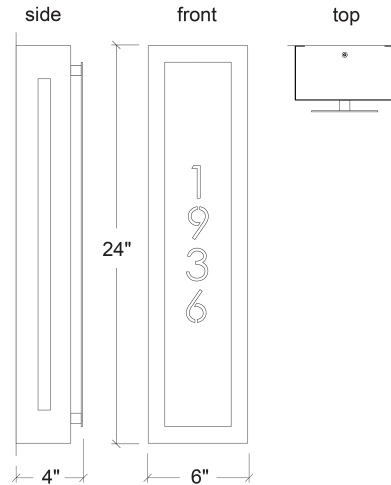

Base Specs

24"h x 6"w x 4"d
 Opal Acrylic diffuser
 Up to 4 custom characters included

Notes

Marine grade primer available — **±\$ Inquire.**
 Custom logos available — **±\$ Inquire.**

Multiple Sizes Available

23524-14 | 14"h x 6"w x 4"d
 23524-24 | 24"h x 6"w x 4"d

Icon 23524-24

standard finish:

BA - Bronze Age
BK - Black
CB - Cast Bronze
DI - Dark Iron
NB - New Brass
SP - Satin Pewter

lampping:

02: 8.4w Integrated LED, 1181 Initial Lumens, 3000K, 90 CRI, 120V, Standard Phase Dimming (120V), or 120-277V, 0-10V Dimming (277V), UL/cUL Wet (120V Or 277V Must Be Specified)