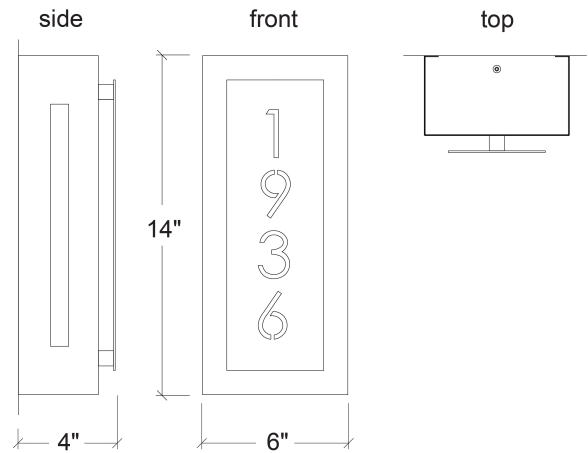

### Base Specs 1

4"h x 6"w x 4"d  
 Opal Acrylic diffuser  
 Up to 4 custom characters included

### Multiple Sizes Available

23524CS-14 | 14"h x 6"w x 4"d  
 23524CS-24 | 24"h x 6"w x 4"d