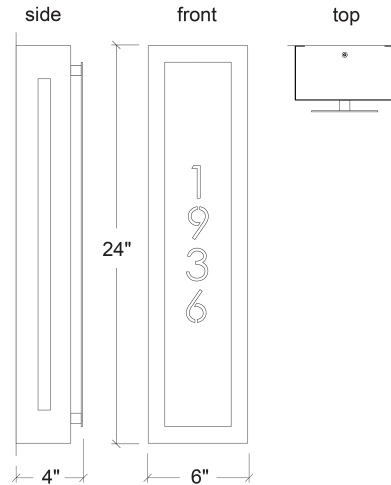

### Base Specs

24"h x 6"w x 4"d  
 Opal Acrylic Diffuser  
 Up to 4 custom characters included

### Multiple Sizes Available

23524CS-14 | 14"h x 6"w x 4"d  
 23524CS-24 | 24"h x 6"w x 4"d

## Icon 23524CS-24

finish (body):

BA - Bronze Age  
BK - Black  
CB - Cast Bronze  
DI - Dark Iron  
NB - New Brass  
SP - Satin Pewter

finish (face):

CS - Corten Steel

standard diffuser:

OA - Opal Acrylic

lampping: