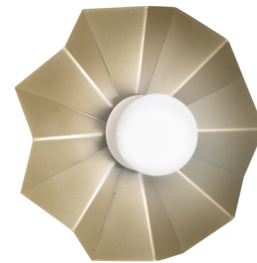

Solo 23507-10

project name:

project location:

specifier name:

specifier location:

quantity:

fixture type:

modifications:

Base Specs

10"h x 10"w x 6.5"d
LED G25 Lamp Included

Notes

LED lamp(s) included

Multiple Sizes Available

23507-10 | 10"h x 10"w x 6.5"d
23507-14 | 14"h x 14"w x 8.75"d

Solo 23507-10

standard finish:

BA - Bronze Age
BK - Black
BP - Black Pearl
CB - Cast Bronze
CH - Chestnut
CR - Chrome
DI - Dark Iron
EB - Empire Bronze
MB - Medieval Bronze
NB - New Brass
SB - Smokey Brass
SP - Satin Pewter
SS - Smoked Silver
WH - White