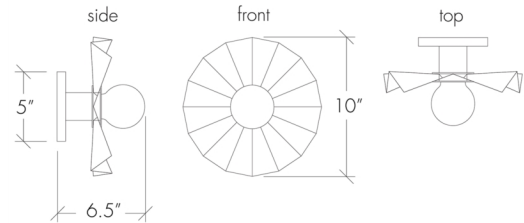

Base Specs

10"h x 10"w x 6.5"d
LED G25 Lamp Included

Notes

LED lamp(s) included

Multiple Sizes Available

23507-10 | 10"h x 10"w x 6.5"d
23507-14 | 14"h x 14"w x 8.75"d

Solo 23507-10

standard finish: