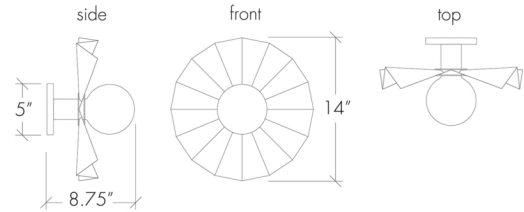

### Base Specs

14"h x 14"w x 8.75"d  
 LED G40 Lamp Included

### Multiple Sizes Available

23507-10 | 10"h x 10"w x 6.5"d  
 23507-14 | 14"h x 14"w x 8.75"d