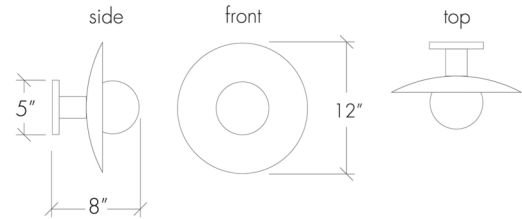

Solo 23508-12

project name:	
project location:	
specifier name:	
specifier location:	
quantity:	
fixture type:	

modifications:

Base Specs

12"h x 12"w x 8"d
LED G40 Lamp Included

Notes

LED lamp(s) included

Multiple Sizes Available

23508-8 | 8"h x 8"w x 6.25"d
23508-12 | 12"h x 12"w x 8"d

Solo 23508-12

standard finish:

BA - Bronze Age
BK - Black
BP - Black Pearl
CB - Cast Bronze
CH - Chestnut
CR - Chrome
DI - Dark Iron
EB - Empire Bronze
MB - Medieval Bronze
NB - New Brass
SB - Smokey Brass
SP - Satin Pewter
SS - Smoked Silver
WH - White