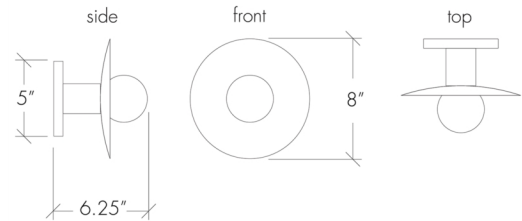

Solo 23508-8

project name:	
project location:	
specifier name:	
specifier location:	
quantity:	
fixture type:	

modifications:

Base Specs

8"h x 8"w x 6.25"d

LED G25 Lamp Included

Notes

LED lamp(s) included

Multiple Sizes Available

23508-8 | 8"h x 8"w x 6.25"d

23508-12 | 12"h x 12"w x 8"d

Solo 23508-8

standard finish:

BA - Bronze Age
BK - Black
BP - Black Pearl
CB - Cast Bronze
CH - Chestnut
CR - Chrome
DI - Dark Iron
EB - Empire Bronze
MB - Medieval Bronze
NB - New Brass
SB - Smokey Brass
SP - Satin Pewter
SS - Smoked Silver
WH - White