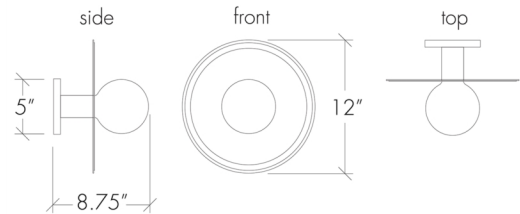

### Base Specs

12"h x 12"w x 8.75"d  
LED G40 Lamp Included

### Multiple Sizes Available

23509-8 | 8"h x 8"w x 7"d  
23509-12 | 12"h x 12"w x 8.75"d