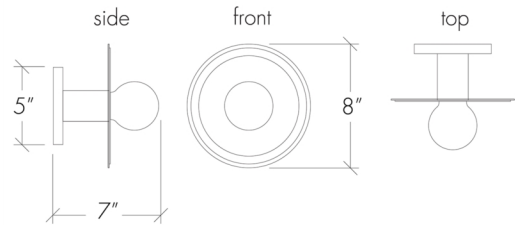

### Base Specs

8"h x 8"w x 7"d  
 LED G25 Lamp Included

### Multiple Sizes Available

23509-8 | 8"h x 8"w x 7"d  
 23509-12 | 12"h x 12"w x 8.75"d