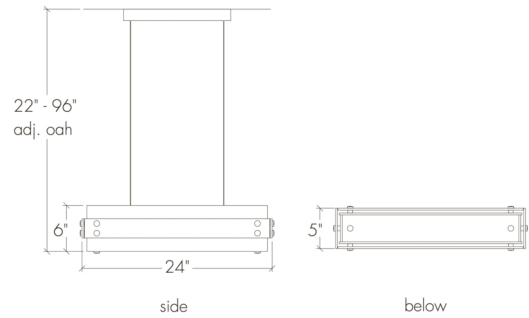

Base Specs

6"h x 5"w x 24"l x 22-96"OAH
 Opal Acrylic Bottom Diffuser
 Cable Hung

Notes

Acrylic Body / Acrylic Belt

Multiple Sizes Available

- 17371-24 | 6"h x 5"w x 24"l x 22-96"adj OAH
- 17371-36 | 6"h x 5"w x 36"l x 22-96"adj OAH
- 17371-48 | 6"h x 5"w x 48"l x 22-96"adj OAH

Strata 17371-24

diffuser (body):

OA - Opal Acrylic

premium diffuser (body):

CO - Caramel Onyx
FA - Faux Alabaster
TS - Tea Stained
WS - White Swirl

lampping:

04: 28w Integrated LED, 4312 Initial Lumens, 3000K, 90 CRI, 120V-277V, 0-10V Dimming, UL/cUL Dry/Damp