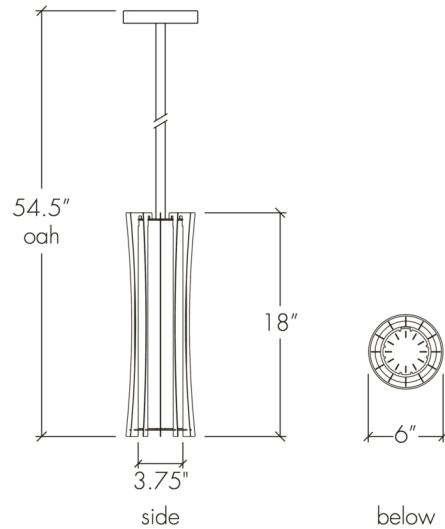

Vasi 20459

project name:

project location:

specifier name:

specifier location:

quantity:

fixture type:

modifications:

Base Specs

6"dia x 18"h x 54.5"OAH
Stem Mount

Notes

Additional stems in 12" or 18" lengths available only with original order — **±\$ Inquire**

Vasi 20459

standard finish:

- BA - Bronze Age
- BK - Black
- BP - Black Pearl
- CB - Cast Bronze
- CH - Chestnut
- DI - Dark Iron
- EB - Empire Bronze
- MB - Medieval Bronze
- NB - New Brass
- SB - Smokey Brass
- SP - Satin Pewter
- SS - Smoked Silver

premium finish:

- CR - Chrome

lamping:

10: Wattage Restriction Label - 1 x E26 for LED Retrofit 20W max ea - A-Type, 120V, Standard Phase Dimming, UL/cUL Dry/Damp

standard diffuser:

- OA - Opal Acrylic

mounting: